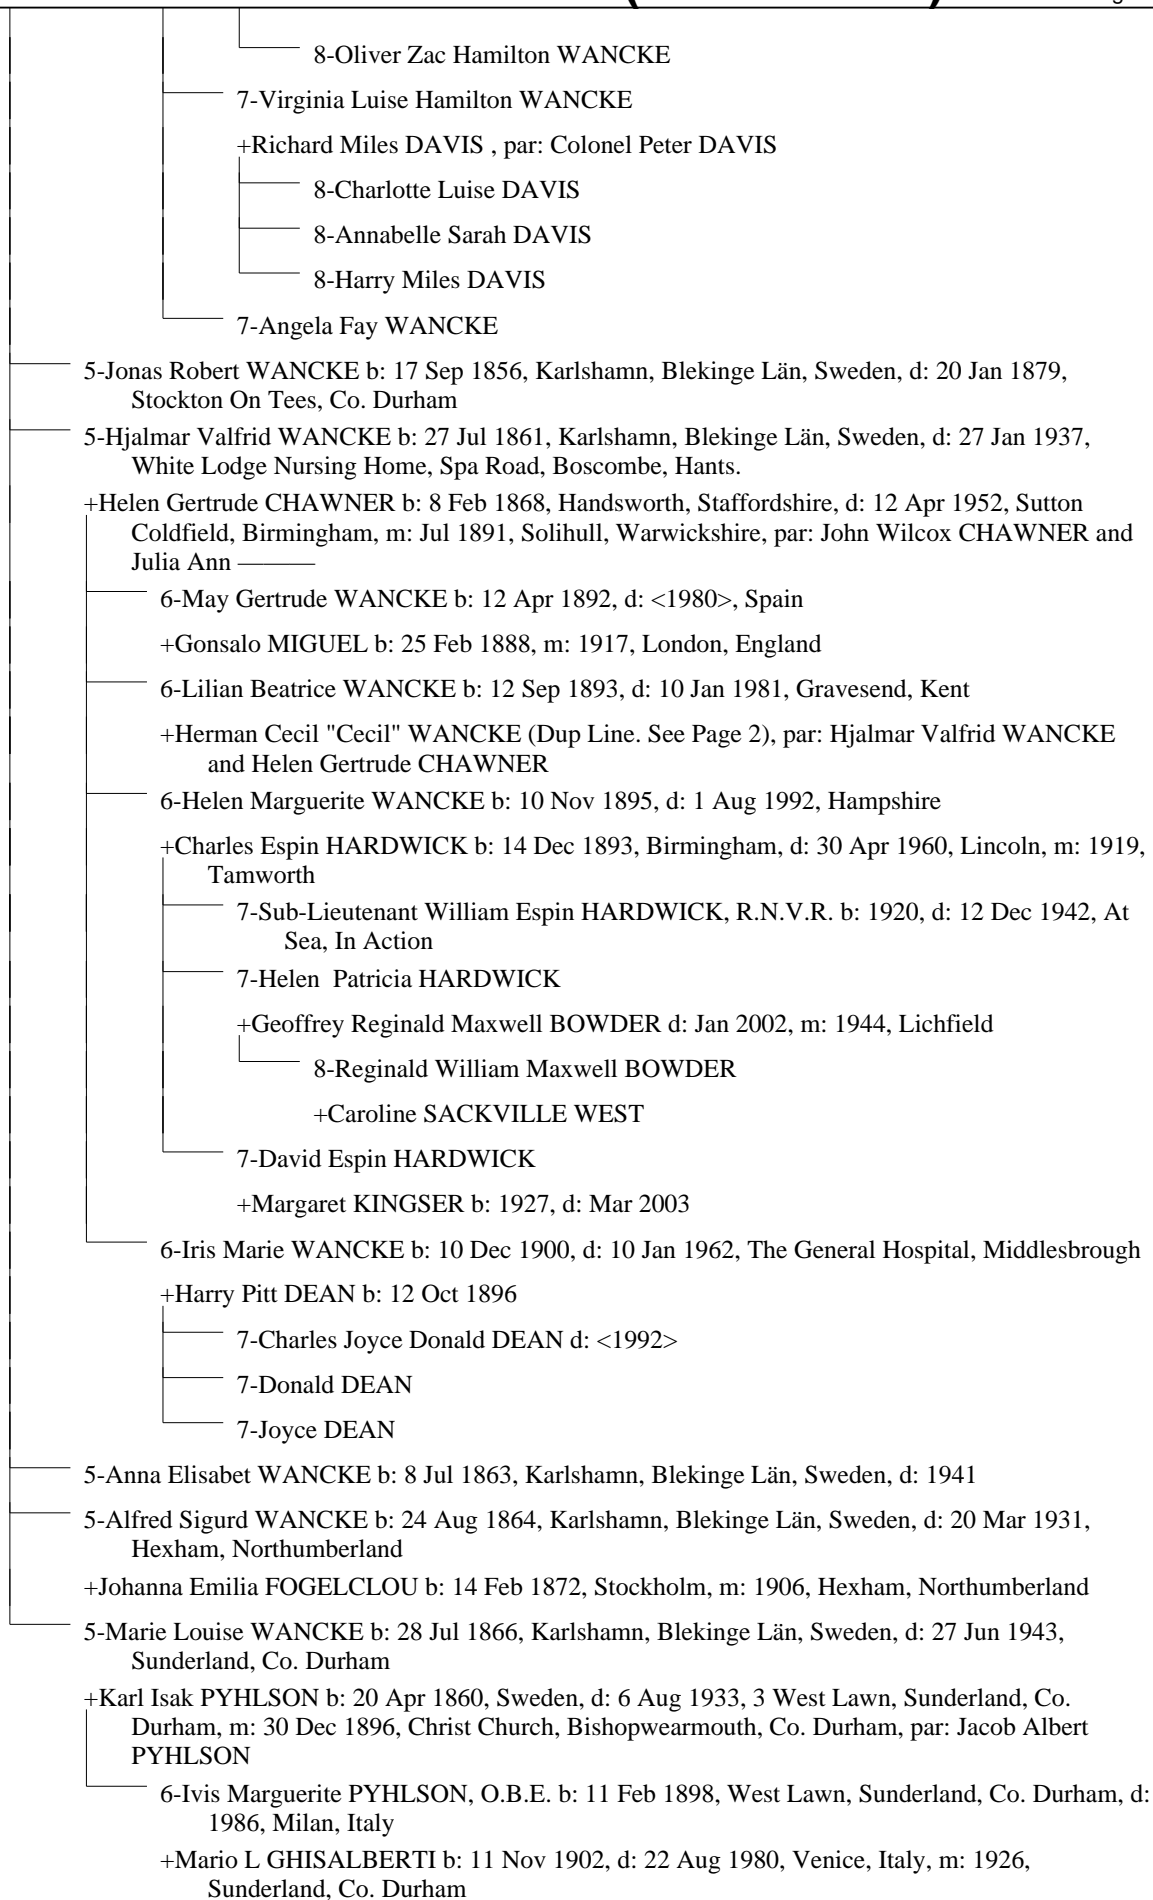

Descendants of an unknown Wancke (b. circa 1710)

1— WANCKE

Descendants of an unknown Wancke (b. circa 1710)

Descendants of an unknown Wancke (b. circa 1710)

Descendants of an unknown Wancke (b. circa 1710)

2-Johan Jakob WANCKE b: 1737, Kristianstad, Kristianstads Län, Sweden, d: 1 Jul 1789, Kristianstad, Kristianstads Län, Sweden

+Kristina Magdalena HÖK d: 11 Nov 1787, Kristianstad, Kristianstads Län, Sweden, m: 6 Jun 1764, Kristianstad, Kristianstads Län, Sweden (see Johan Jakob WANCKE on page 3)

3-Johan Peter WANCKE b: 16 Dec 1771, Kristianstad, Kristianstads Län, Sweden, d: 25 Jul 1848

+Katarina Maria REENSTIERNA b: 24 Jul 1788, d: 8 Oct 1866, m: 20 May 1809, par: Samuel REENSTIERNA and Eva Margareta FALKENBERG

4-Charlotte WANCKE b: 1810, d: 1880

4-Samuel Karl August WANCKE b: 4 Sep 1811, Halleberg, Kristianstad, Sweden, d: 14 Dec 1893

+Sofia HÜLPHERS b: 22 Mar 1820, d: 1905, m: 17 Jul 1846, Västerås, Västmanland, Sweden, par: Abraham HÜLPHERS and Hedvig Kristina HJORTSBERG